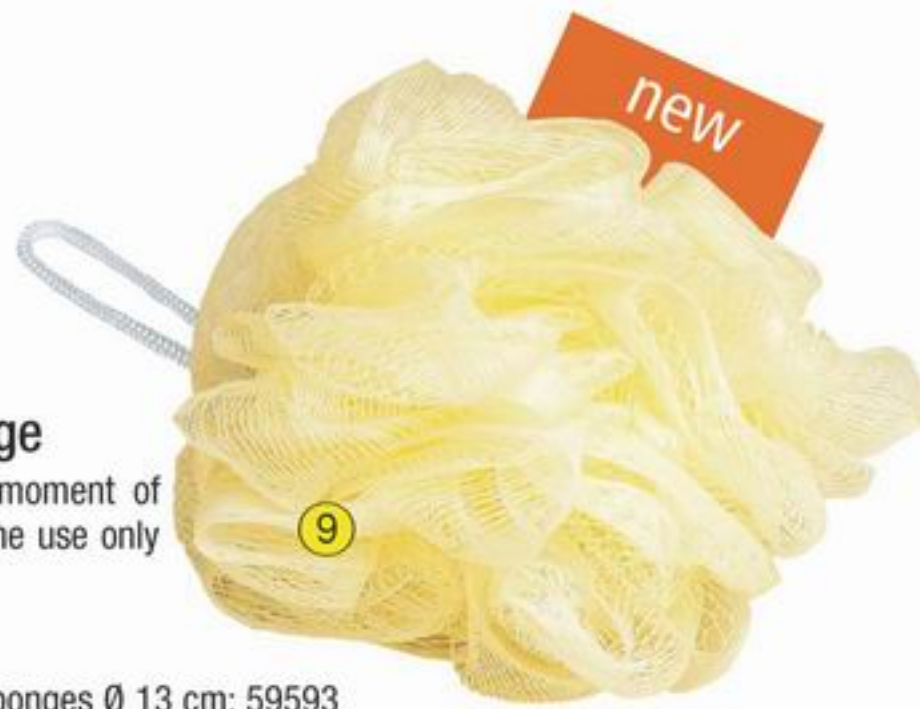

Massage sponge

Offer your clients a moment of relaxation with this one use only nylon sponge.

Material: nylon

9 Ref. 10 massage sponges Ø 13 cm: 59593
Set of 10