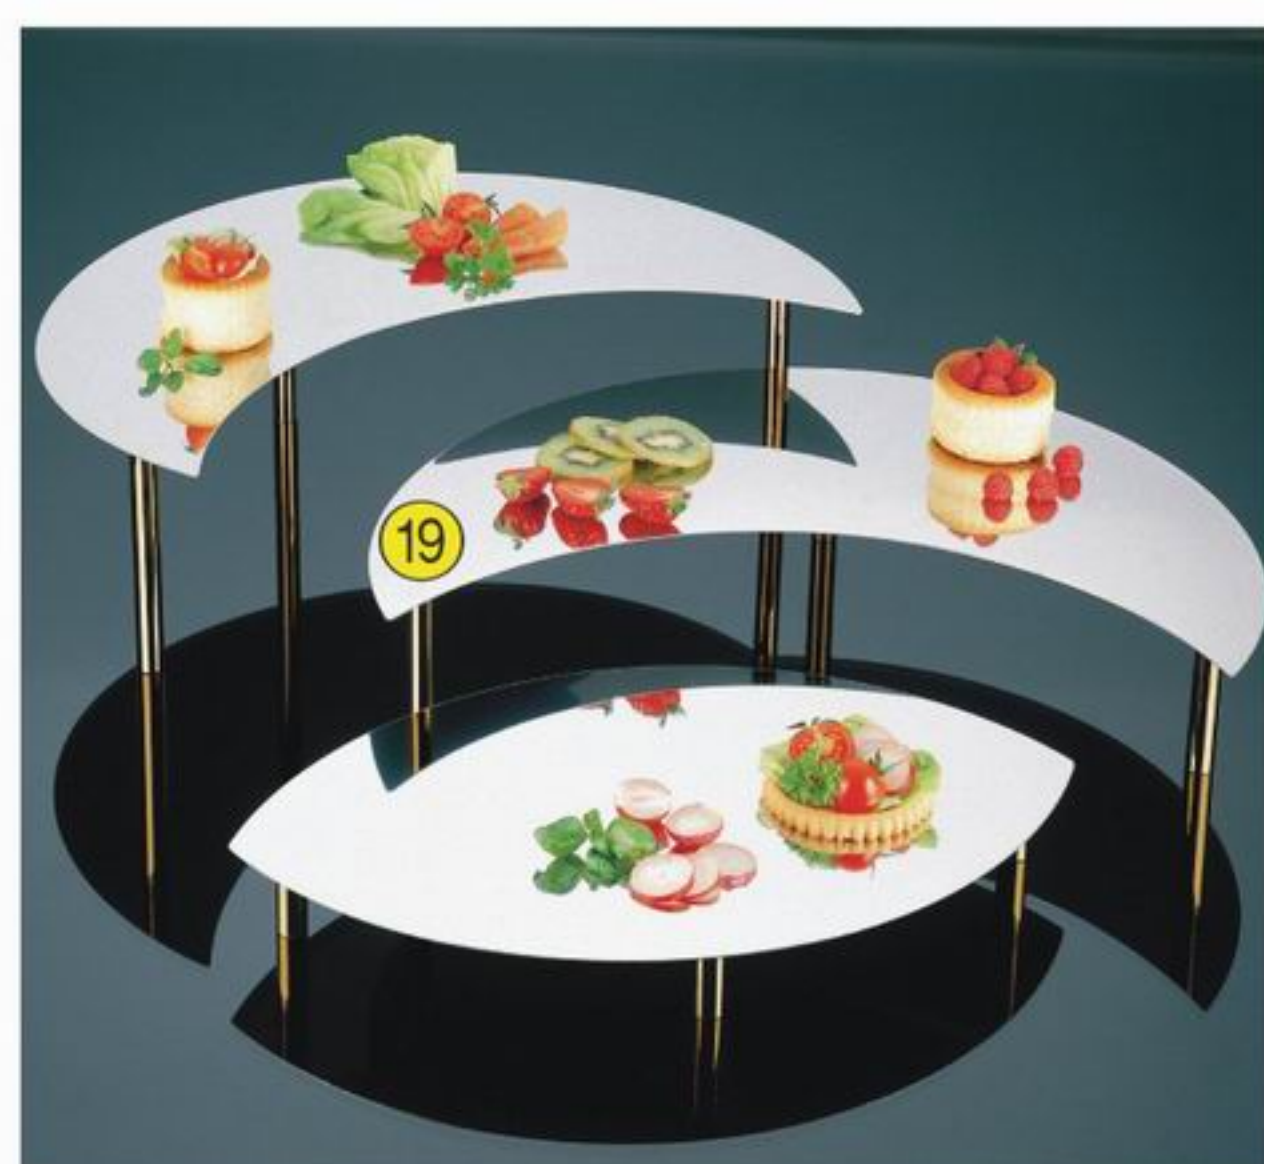

### Laces

Paper laces ideal for presenting your dishes, treats or appetizers. 11 sizes and 5 designs to choose from.

Laces	Ext. size cm	Int. size cm	Ref.	Cap. /set
12 Wine leaf design				
Oval	24 x 17	15 x 8	51099	500
13 Rose design				
Round	Ø 17	Ø 10	51093	500
Round	Ø 22	Ø 14	51094	100
Round	Ø 28	Ø 18	51095	100
Round	Ø 30	Ø 19	51096	100
Round	Ø 36	Ø 24	51107	100
14 Daisy design				
Oval	32 x 22	25 x 16	51102	100
15 Baroque design				
Rectangular	38 x 25	-	51108	100
16 Floral design				
Rectangular	30 x 18	21 x 9	51106	100
Rectangular	40 x 30	29 x 19	51104	100
Rectangular	46 x 36	34 x 24	51105	100

### Tray and cover

GN 1/1 tray with decorated border in 18/0 s/s.  
Transparent acrylic roll-top cover adapted to tray or GN 1/1 tub. Cover not dishwasher proof.

Article	size (L x D x H) cm	Ref.
17 Roll-top cover	57 x 37 x 23.5	40330
18 Tray GN 1/1	53 x 32.5	40303

### Saturne

Your buffet will be enhanced by our truly decorative trays. The trays are in 18/0 s/s with chrome or gold-plated handles, and are stable, stackable, easy to arrange and to move. 4 nozzles ensure a distance of 4 cm distance between the trays, thus helping to save space and avoid slipping and scratching. Even when set up, the trays can be moved easily.