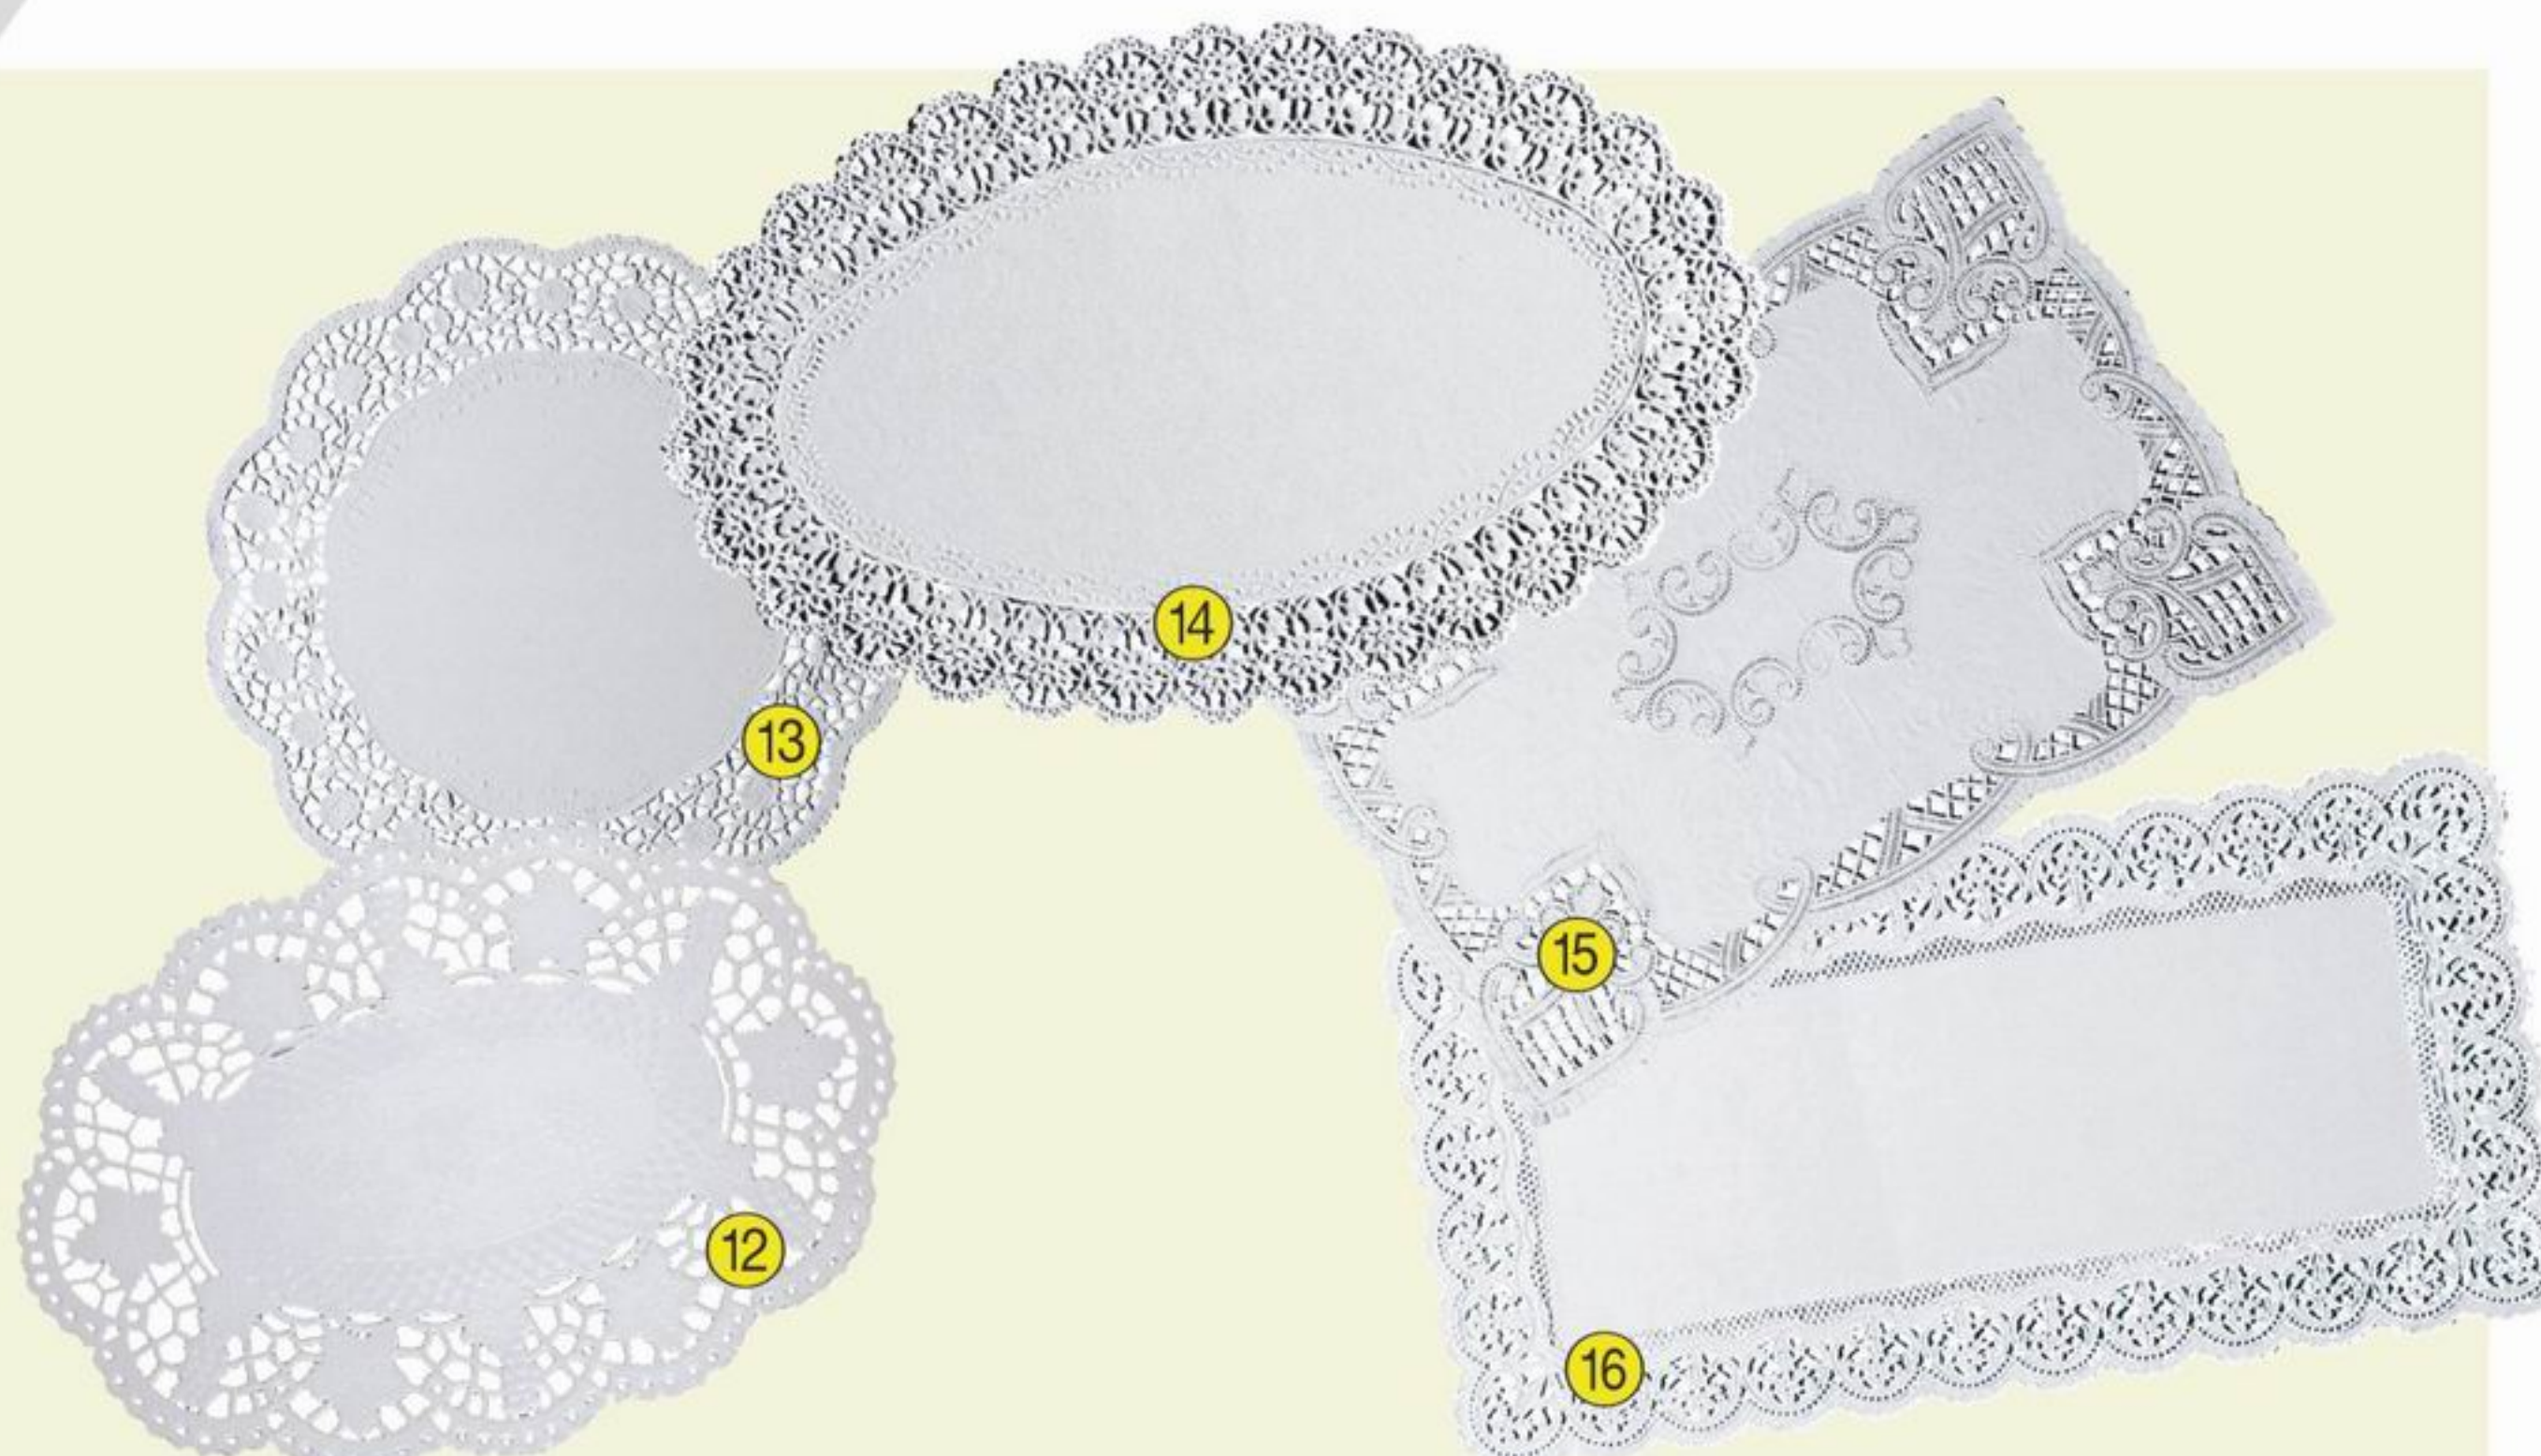

### Display spoon

These original display spoons are ideal for your buffets and appetizers. A must.

Material: 18/10 stainless steel.

Item	Ref.	Cap. /set
1 Display spoon	21480	12

### "Fresh" display case

Acrylic support provided with a plastic removable container for crushed ice. Don't forget to order the glass salad bowl to be placed in the ice container, or the double inner wall thermal salad bowl in 18/8 stainless steel, to be placed directly on the acrylic support.

### Laces

Paper laces ideal for presenting your dishes, treats or appetizers. 11 sizes and 5 designs to choose from.

Laces	Ext. size cm	Int. size cm	Ref.	Cap. /set
12 Wine leaf design				
Oval	24 x 17	15 x 8	51099	500
13 Rose design				
Round	Ø 17	Ø 10	51093	500
Round	Ø 22	Ø 14	51094	100
Round	Ø 28	Ø 18	51095	100
Round	Ø 30	Ø 19	51096	100
Round	Ø 36	Ø 24	51107	100
14 Daisy design				
Oval	32 x 22	25 x 16	51102	100
15 Baroque design				
Rectangular	38 x 25	-	51108	100
16 Floral design				
Rectangular	30 x 18	21 x 9	51106	100
Rectangular	40 x 30	29 x 19	51104	100
Rectangular	46 x 36	34 x 24	51105	100