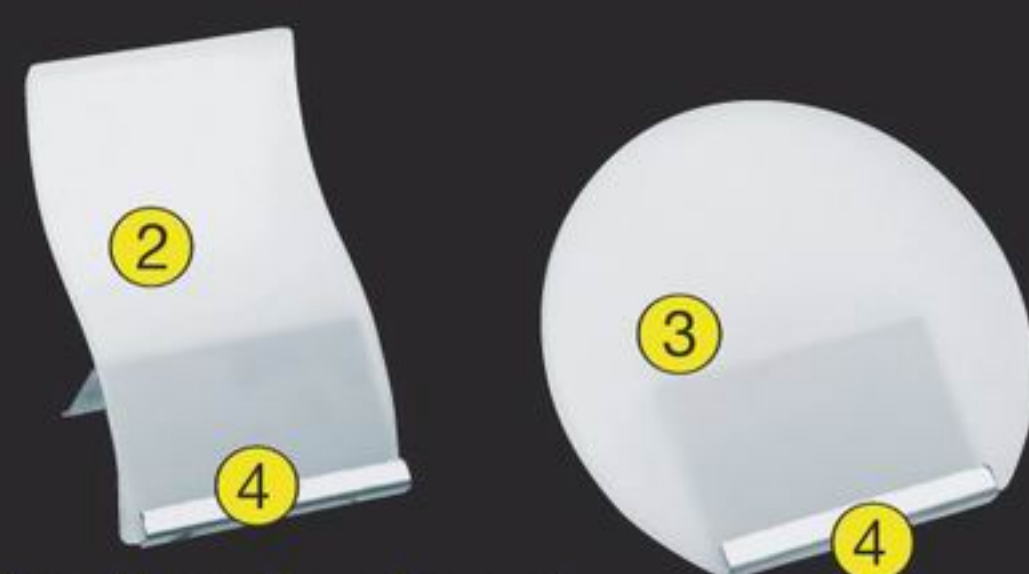

### Display spoon

These original display spoons are ideal for your buffets and appetizers. A must.

Material: 18/10 stainless steel.

Item	Ref.	Cap. /set
1 Display spoon	21480	12

### Small notice board

White acrylic notice boards for giving all necessary information about your buffet. Don't forget to order the 18/10 s/s support for maintaining them. You may also consider ordering our felt-tip markers.

Item	size cm	Ref.	Cap. /set
2 Wavy notice board	10.5 x 6	49278	5
3 Round notice board	Ø 10	49279	5
4 S/S support	6 x 5 x 4	49287	5